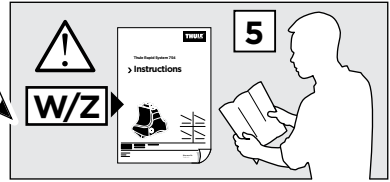

3

	W (mm)	Z (mm)	W (inch)	Z (inch)
AUDI A3, 3-dr Hatchback, 96-99, 00-02	280	700	11	27 1/2
AUDI A3, 5-dr Hatchback, 99-03	280	700	11	27 1/2

AUDI A3, 3-dr Hatchback, 96-99, 00-02

AUDI A3, 5-dr Hatchback, 99-03