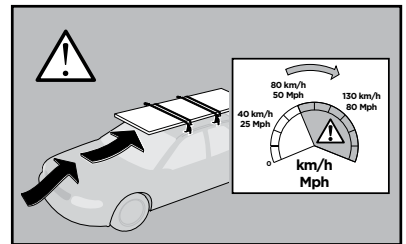

Thule Rapid System Kit 1038

> Instructions

AUDI A3, 3-dr Hatchback, 96-99, 00-02

AUDI A3, 5-dr Hatchback, 99-03

ISO 11154-E

141038

C.20121003
519-1038-01

Bring your life

thule.com