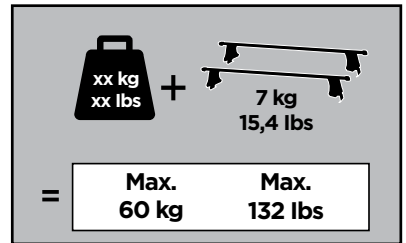

Thule Rapid System Kit 1038

> Instructions

AUDI A3, 3-dr Hatchback, 96-99, 00-02

AUDI A3, 5-dr Hatchback, 99-03

ISO 11154-E

141038

C.20121003
519-1038-01

Bring your life

thule.com