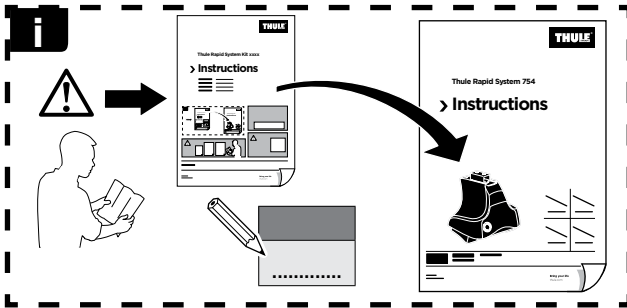

Thule Rapid System Kit 1038

> Instructions

AUDI A3, 3-dr Hatchback, 96-99, 00-02

AUDI A3, 5-dr Hatchback, 99-03

ISO 11154-E

141038

C.20121003
519-1038-01

Bring your life