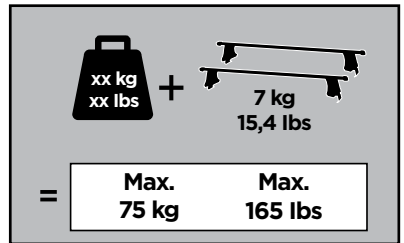

Thule Rapid System Kit 1102

> Instructions

HONDA CR-V, 5-dr SUV, 97-01

ISO 11154-E

141102

C.20121022
519-1102-01

Bring your life
thule.com

07 x4

231 x4

x1

x1

1

	X (scale)	X (mm)	X (inch)
HONDA CR-V, 5-dr SUV, 97-01	34,5	996	39 1/4

	Y (scale)	Y (mm)	Y (inch)
HONDA CR-V, 5-dr SUV, 97-01	32,5	976	38 3/8

2

HONDA CR-V, 5-dr SUV, 97-01

3

	W (mm)	Z (mm)	W (inch)	Z (inch)
HONDA CR-V, 5-dr SUV, 97-01	350	700	13 ³/₄	27 ¹/₂