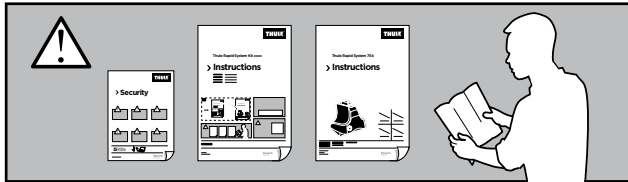

Thule Rapid System Kit 1102

> Instructions

HONDA CR-V, 5-dr SUV, 97-01

ISO 11154-E

141102

C.20121022
519-1102-01

Bring your life
thule.com

07 x4