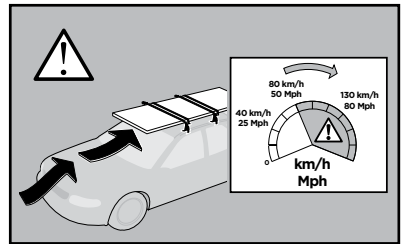

Thule Rapid System Kit 1102

> Instructions

HONDA CR-V, 5-dr SUV, 97-01

ISO 11154-E

141102

C.20121022
519-1102-01

Bring your life
thule.com