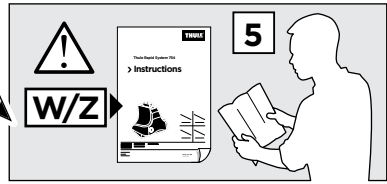

	X (scale)	X (mm)	X (inch)
CITROËN DS4, 5-dr Hatchback, 11-	38	1031	40 ⁵/₈

	Y (scale)	Y (mm)	Y (inch)
CITROËN DS4, 5-dr Hatchback, 11-	32	971	38 ¹/₄

2

CITROËN DS4, 5-dr Hatchback, 11-

3

	W (mm)	Z (mm)	W (inch)	Z (inch)
CITROËN DS4 , 5-dr Hatchback, 11-	63	730	2 1/2	28 3/4