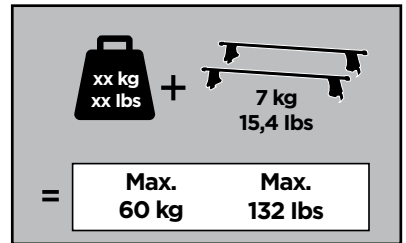

Thule Rapid System Kit 1666

> Instructions

CITROËN DS4, 5-dr Hatchback, 11-

ISO 11154-E

141666

C.20121010
519-1666-01

Bring your life
thule.com