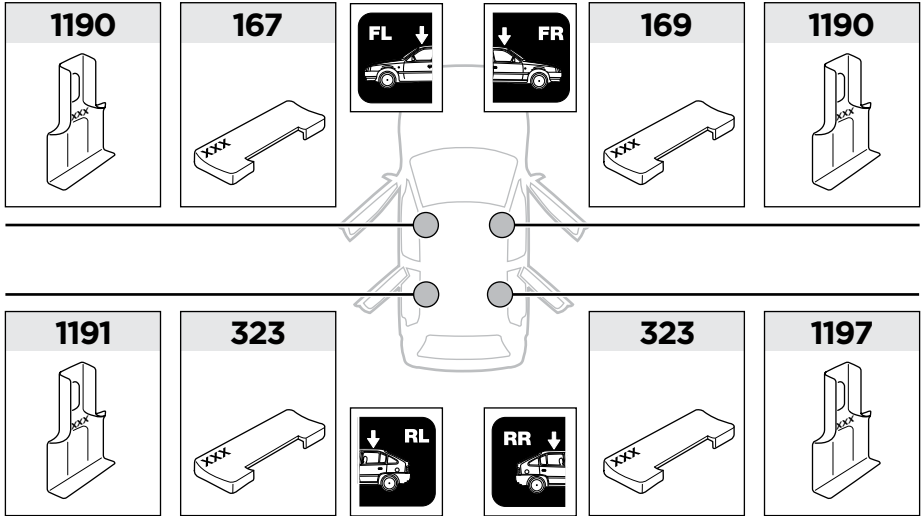

169 x1

323 x2

1190 x2

1191 x1

1197 x1

x1

x1

1

	X (scale)	X (mm)	X (inch)
CITROËN DS4, 5-dr Hatchback, 11-	38	1031	40 ⁵/₈

	Y (scale)	Y (mm)	Y (inch)
CITROËN DS4, 5-dr Hatchback, 11-	32	971	38 ¹/₄

2

CITROËN DS4, 5-dr Hatchback, 11-

3

	W (mm)	Z (mm)	W (inch)	Z (inch)
CITROËN DS4 , 5-dr Hatchback, 11-	63	730	2 1/2	28 3/4